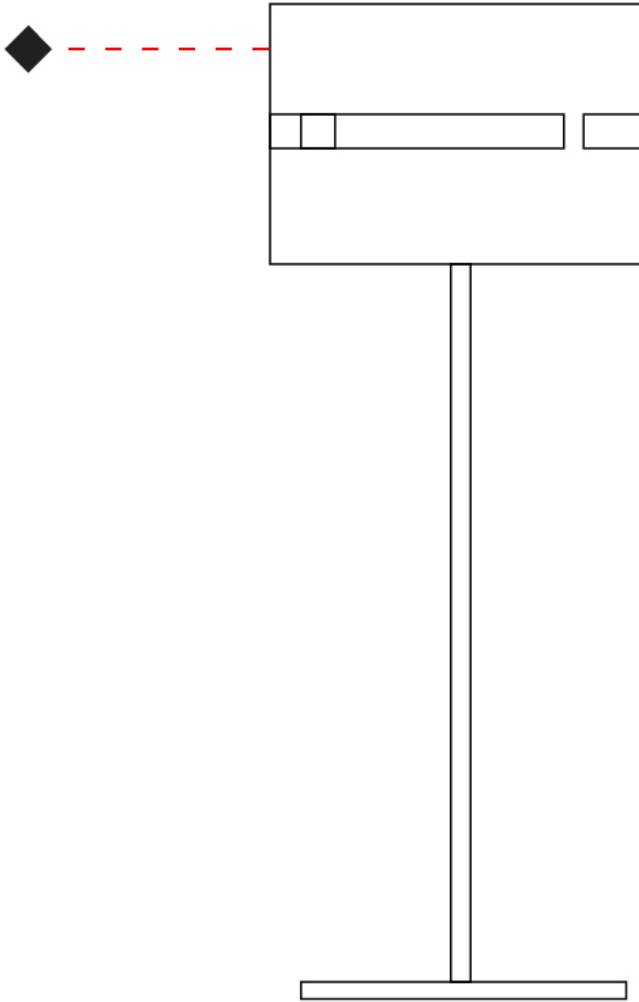

LUZ OCULTA METAL PORTABLE

D54022-

PROJECT

TYPE

SPECIFIER

QUANTITY

DATE

D