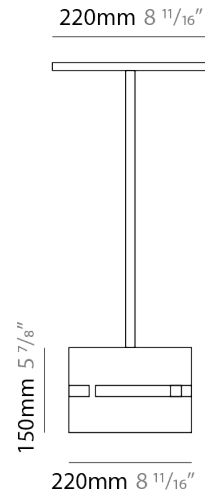

PROJECT	_____
TYPE	_____
SPECIFIER	_____
QUANTITY	_____
DATE	_____

LUZ OCULTA METAL SUSPENSION

D51032-

base number   Finish
Options

1. To build a product code in our configurator select the specify button on the base model # product page
2. To build a manual product code on this datasheet choose from the options listed below in blue font and add the suffix to the base model #

GENERAL

Series: Luz Oculta
Subseries: Luz Oculta Metal
Brand: Fambuena
Division: Design
Mounting Type: Suspension
Mounting Location: Ceiling
Subcategory: Pendant

PHYSICAL

Shape: Rectangle
Diameter (mm): 220
Diameter (in): 8 ¹¹/₁₆
Height (mm): 150
Height (in): 5 ⁷/₈
Light Distribution: Direct / Indirect
Fixture Finish: [BRA](#) / [BRZ](#) / [ABR](#)
Fixture Material: Metal
Cable Details: Cable length 2000mm / 79"

ELECTRICAL

Number of Lamps: 1
Lamp Type: LED Retrofit
Lamp Shape: A19
Bulb Included: Bulb Not Included
Max. Wattage Per Lamp (W): 5
Lamp Base: E26
Input Voltage (V): 120
Upon Request: 277Vac / GU24

LED

OPTICAL

RATINGS AND CERTIFICATIONS

Certified By: Certified for North American Standards
IP rating: IP20