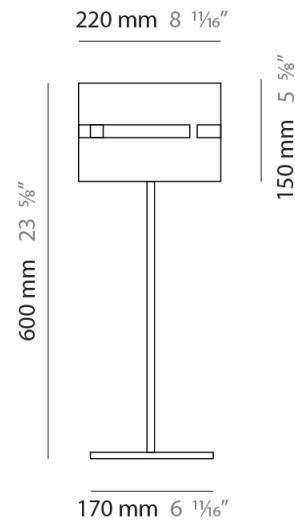

LUZ OCULTA METAL PORTABLE

D54022-

base number   Finish
Options

1. To build a product code in our configurator select the specify button on the base model # product page
2. To build a manual product code on this datasheet choose from the options listed below in blue font and add the suffix to the base model #

GENERAL

Series: Luz Oculta
Subseries: Luz Oculta Metal
Brand: Fambuena
Division: Design
Mounting Type: Portable
Mounting Location: Floor
Subcategory: Floor

PHYSICAL

Shape: Cylinder
Diameter (mm): 220
Diameter (in): 8 11/16
Height (mm): 1500
Height (in): 59 1/16
Light Distribution: Direct / Indirect
Fixture Finish: [BRA](#) / [BRZ](#) / [ABR](#)
Fixture Material: Metal
Upon Request: Bolt Down

ELECTRICAL

Number of Lamps: 1
Lamp Type: LED Retrofit
Lamp Shape: B10
Bulb Included: Bulb Not Included
Max. Wattage Per Lamp (W): 4
Lamp Base: E12
Input Voltage (V): 120

LED

OPTICAL

RATINGS AND CERTIFICATIONS

Certified By: Certified for North American Standards
IP rating: IP20

PROJECT	_____
TYPE	_____
SPECIFIER	_____
QUANTITY	_____
DATE	_____