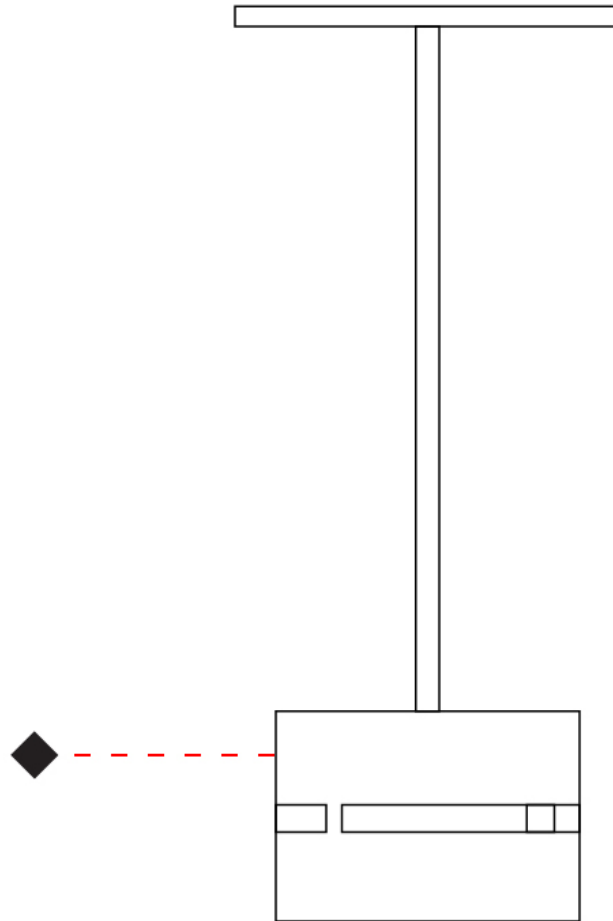

LUZ OCULTA METAL SUSPENSION

D51032-

PROJECT

TYPE

SPECIFIER

QUANTITY

DATE

D